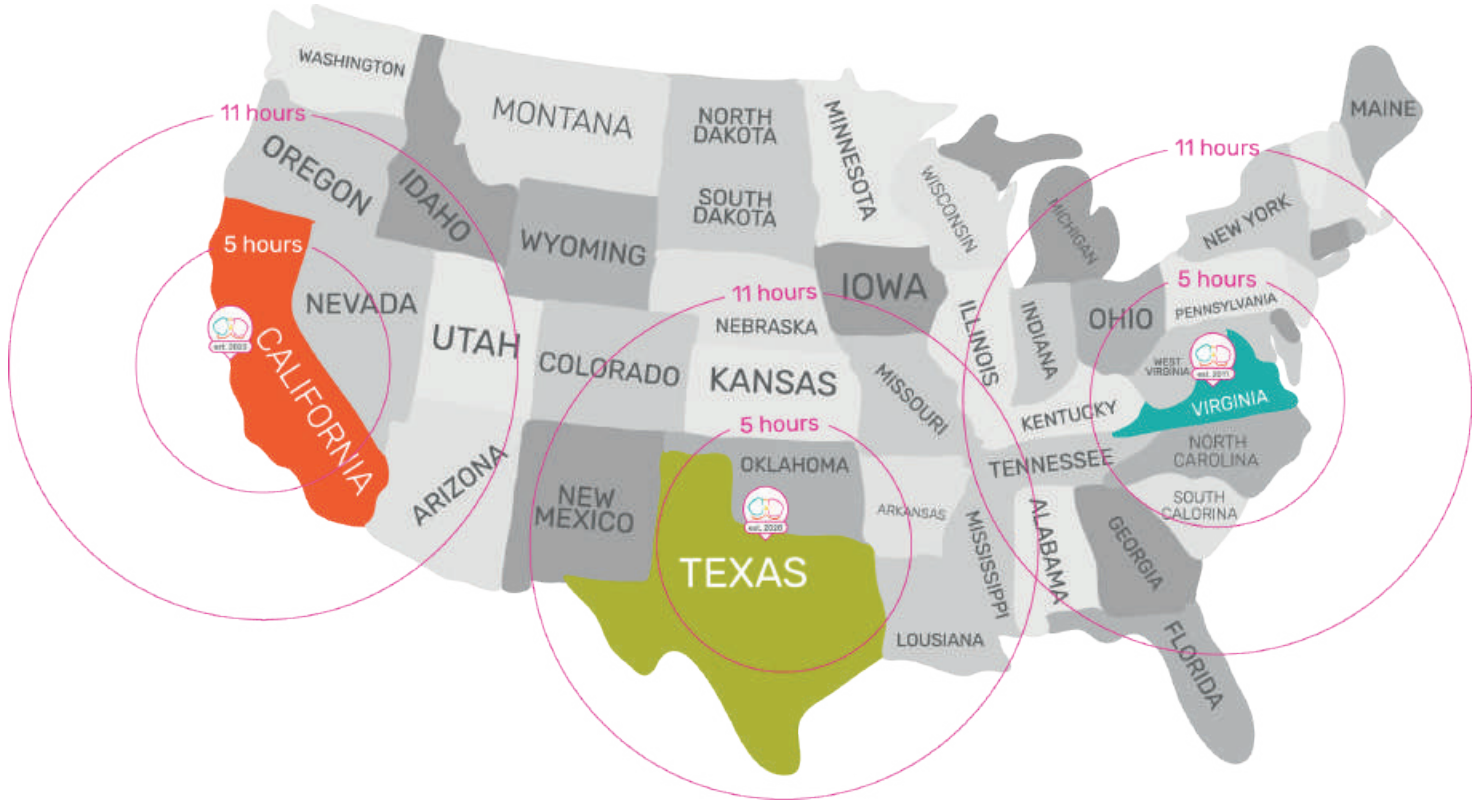

Color Orchids has three greenhouses across the United States to deliver fresh orchids daily, year-round.

 **Virginia**
22156 Maddens Tavern Rd,
Stevensburg, VA 22741

Started in 2011, our longest standing location constructed a new facility in 2023. Our Virginia greenhouse is our most technological-ly advanced location, allowing us to further improve the quality of our crop. Our Virginia greenhouse sits in the countryside of Culpeper County, located one hour southwest of Washington DC.